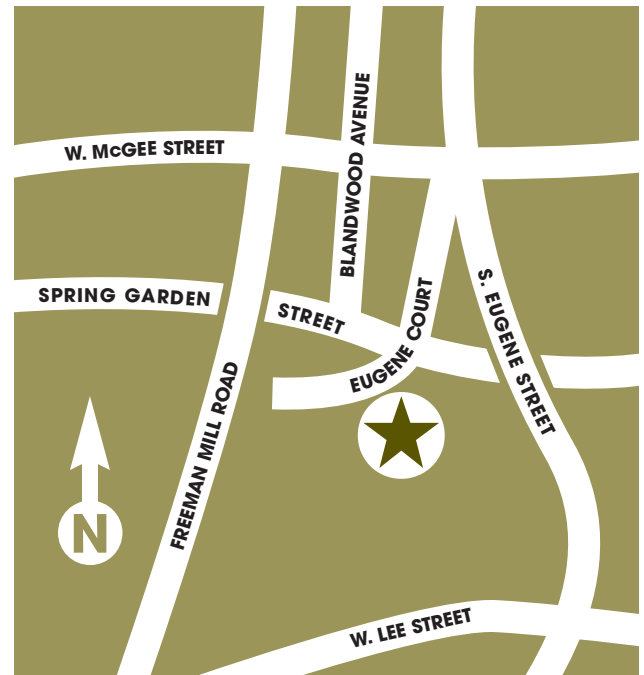

Directions | Map

Street Address

609-B Eugene Court
Greensboro, NC 27401

Phone: 336-333-7902

From Winston-Salem

Take **I-40 East**.

Get onto **FREEMAN MILL RD.** via **EXIT 218B**.
Drive 2.6 miles.

Turn right onto **McGEE STREET**. Go 1 block.

Take the next right onto **BLANDWOOD AVE.** Go 1 block.

At the stop sign make a left onto **SPRING GARDEN STREET**. Go 1 block.

Make first right onto **EUGENE COURT**.

Our offices are located in the first two-story brick building at 609 Eugene Court on the left. Our parking lot is to the right of the building. We are located in Suite B on the second floor.

From Charlotte

Take the **I-85-BR** exit toward **I-40 W.**

Merge onto **I-85 BR N./US-70 E./US-29 N.** Drive 2.0 miles.

Take **EXIT 122B** (US-220 N. toward the COLISEUM.)

This road becomes **FREEMAN MILL RD.** Drive 3.9 miles.

Turn right onto **McGEE STREET**. Go 1 block.

Take the next right onto **BLANDWOOD AVE.** Go 1 block.

At the stop sign make a left onto **SPRING GARDEN STREET**. Go 1 block.

Make first right onto **EUGENE COURT**.

Our offices are located in the first two-story brick building at 609 Eugene Court on the left. Our parking lot is to the right of the building. We are located in Suite B on the second floor.

Detail Map

From Raleigh-Durham

Take **I-40 West**

As you enter Greensboro, stay to the right and take **40/85 BUSINESS** towards downtown Greensboro.

Take the **E. LEE STREET/NC-6** exit (Exit 128) toward US-29/US-220.

At the end of the ramp, take a right onto **E. LEE STREET**. You will now be heading towards downtown Greensboro. Drive 3.4 miles

Turn right onto **S. EUGENE STREET**. Drive 0.3 miles.

Take a sharp left onto **EUGENE COURT**.
Go 1 block.

At the stop sign, Eugene Court crosses over **SPRING GARDEN STREET**.

Our offices are located in the two-story brick building directly in front of you. Our parking lot is to the right of the building. We are located in Suite 609-B on the second floor.